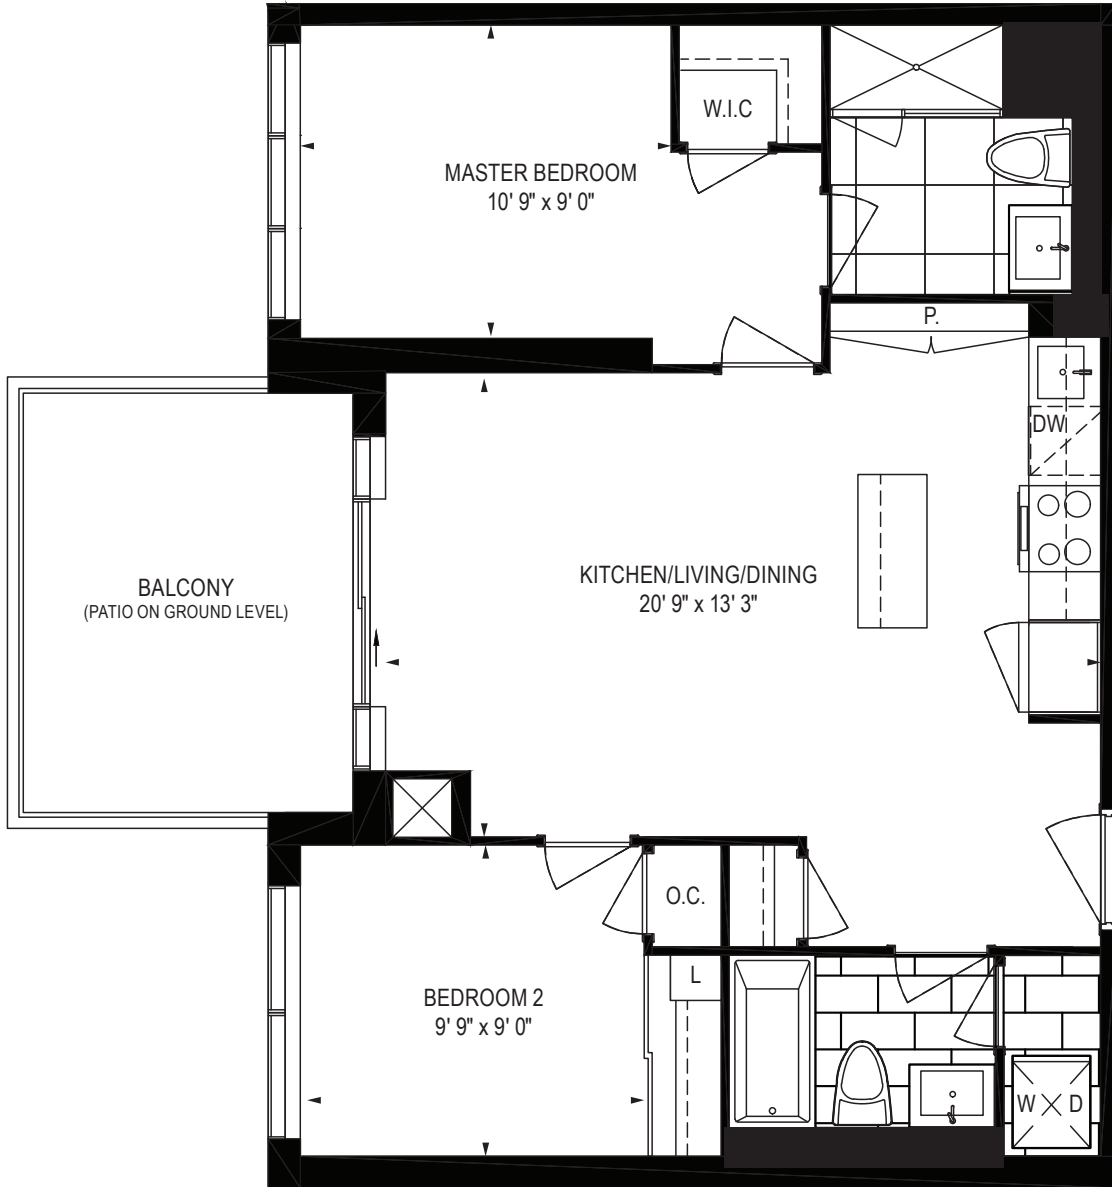

Aura

2 BEDROOM | 805 ft²

⊗ Ground floor plate

⊗ 2nd-4th floor plate

Dimensions, specifications, layouts, materials are approximate only and are subject to change without notice. Tile patterns may vary. Window size and location may vary. Actual usable floor space may vary from slated floor area. Balcony and terrace area is approximate and not included in net suite area.