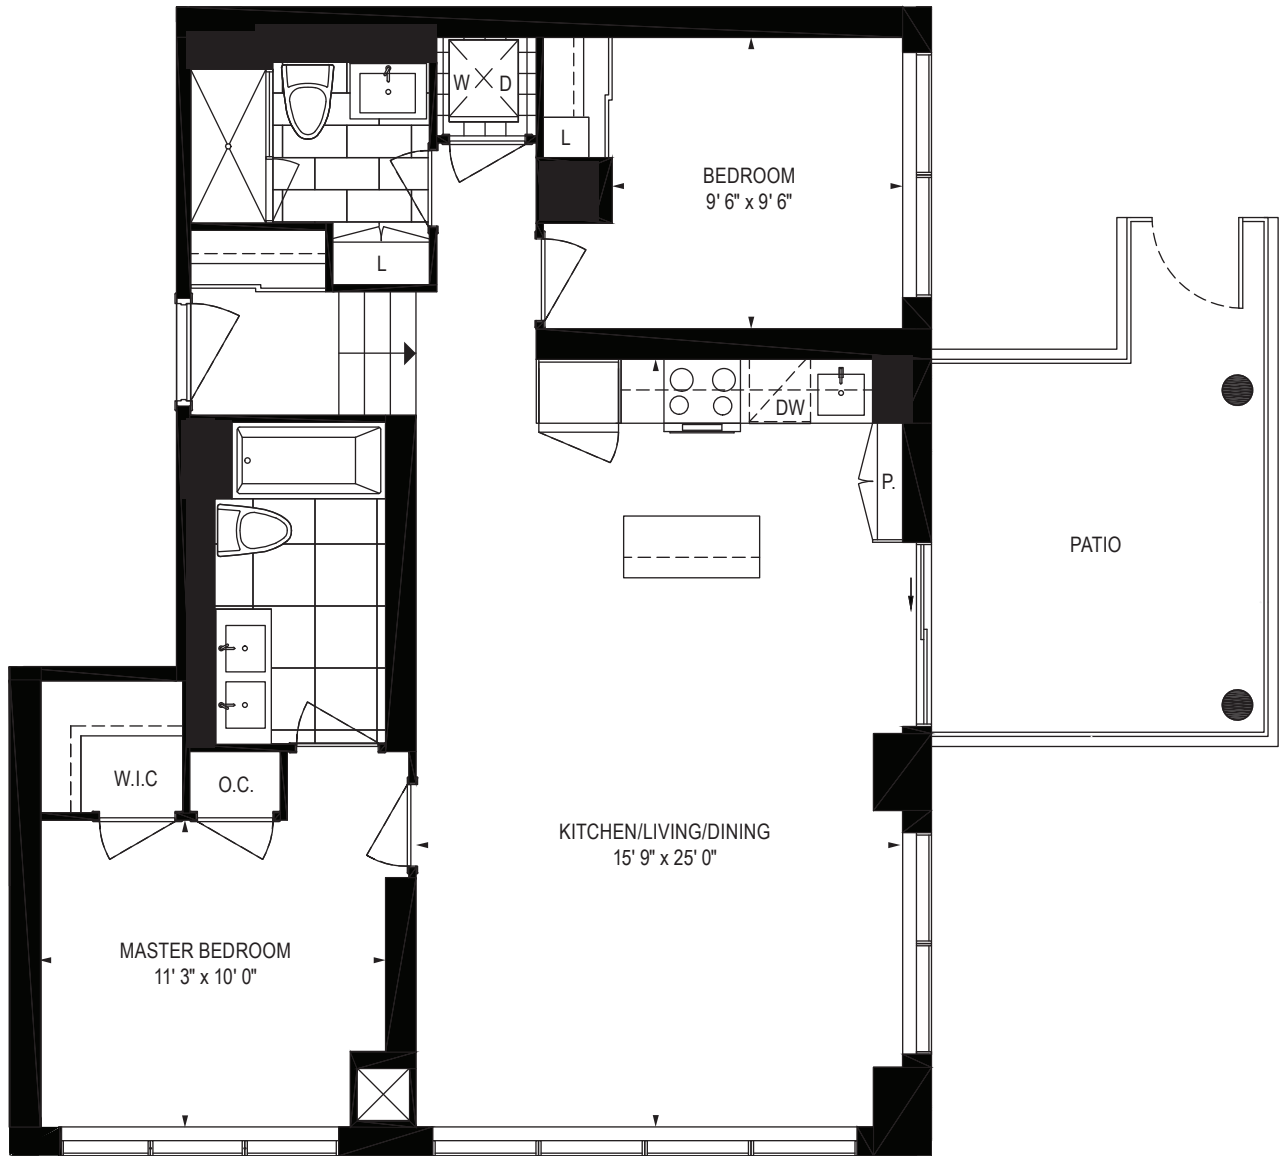

# Bellatrix

2 BEDROOM | 1000 ft<sup>2</sup>

 Garden level floor plate

Dimensions, specifications, layouts, materials are approximate only and are subject to change without notice. Tile patterns may vary. Window size and location may vary. Actual usable floor space may vary from slated floor area. Balcony and terrace area is approximate and not included in net suite area.