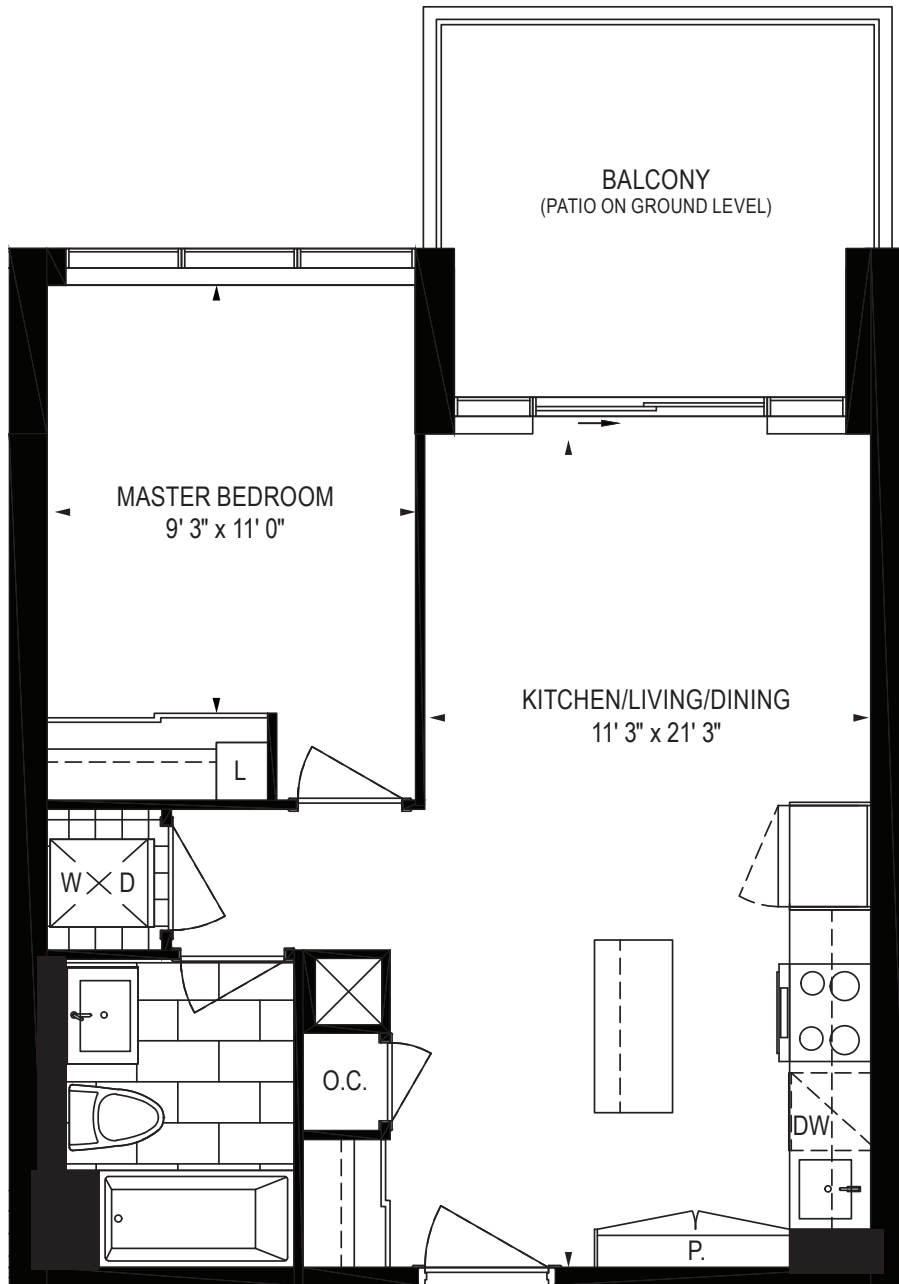

Castor

1 BEDROOM | 550 ft²

⊗ Ground floor plate

⊗ 2nd-4th floor plate

Dimensions, specifications, layouts, materials are approximate only and are subject to change without notice. Tile patterns may vary. Window size and location may vary. Actual usable floor space may vary from slated floor area. Balcony and terrace area is approximate and not included in net suite area.