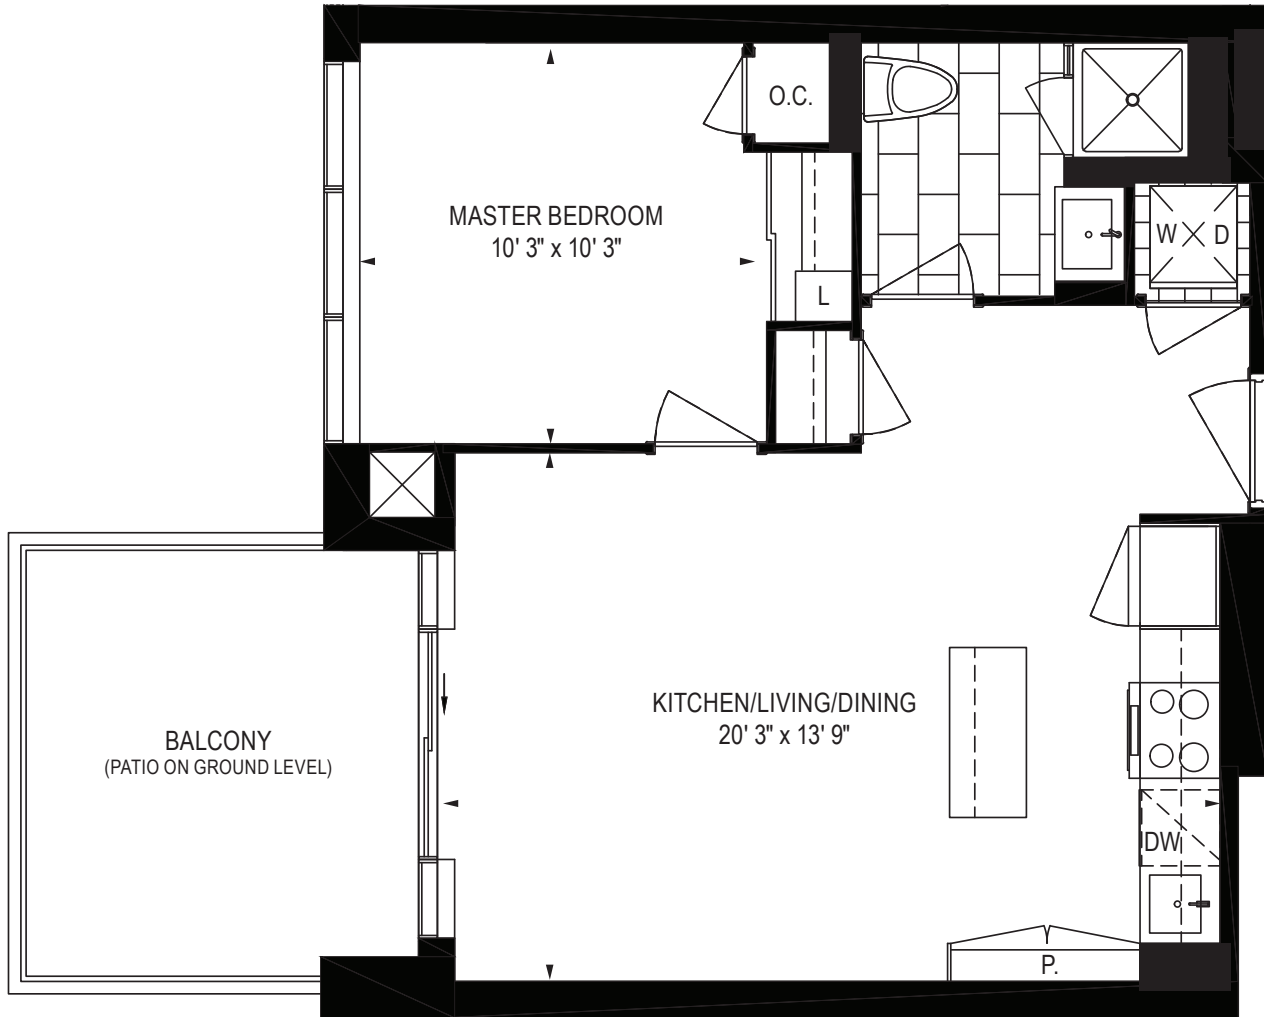

Gemini

1 BEDROOM | 605 ft²

⊗ Ground floor plate

⊗ 2nd-4th floor plate

Dimensions, specifications, layouts, materials are approximate only and are subject to change without notice. Tile patterns may vary. Window size and location may vary. Actual usable floor space may vary from slated floor area. Balcony and terrace area is approximate and not included in net suite area.