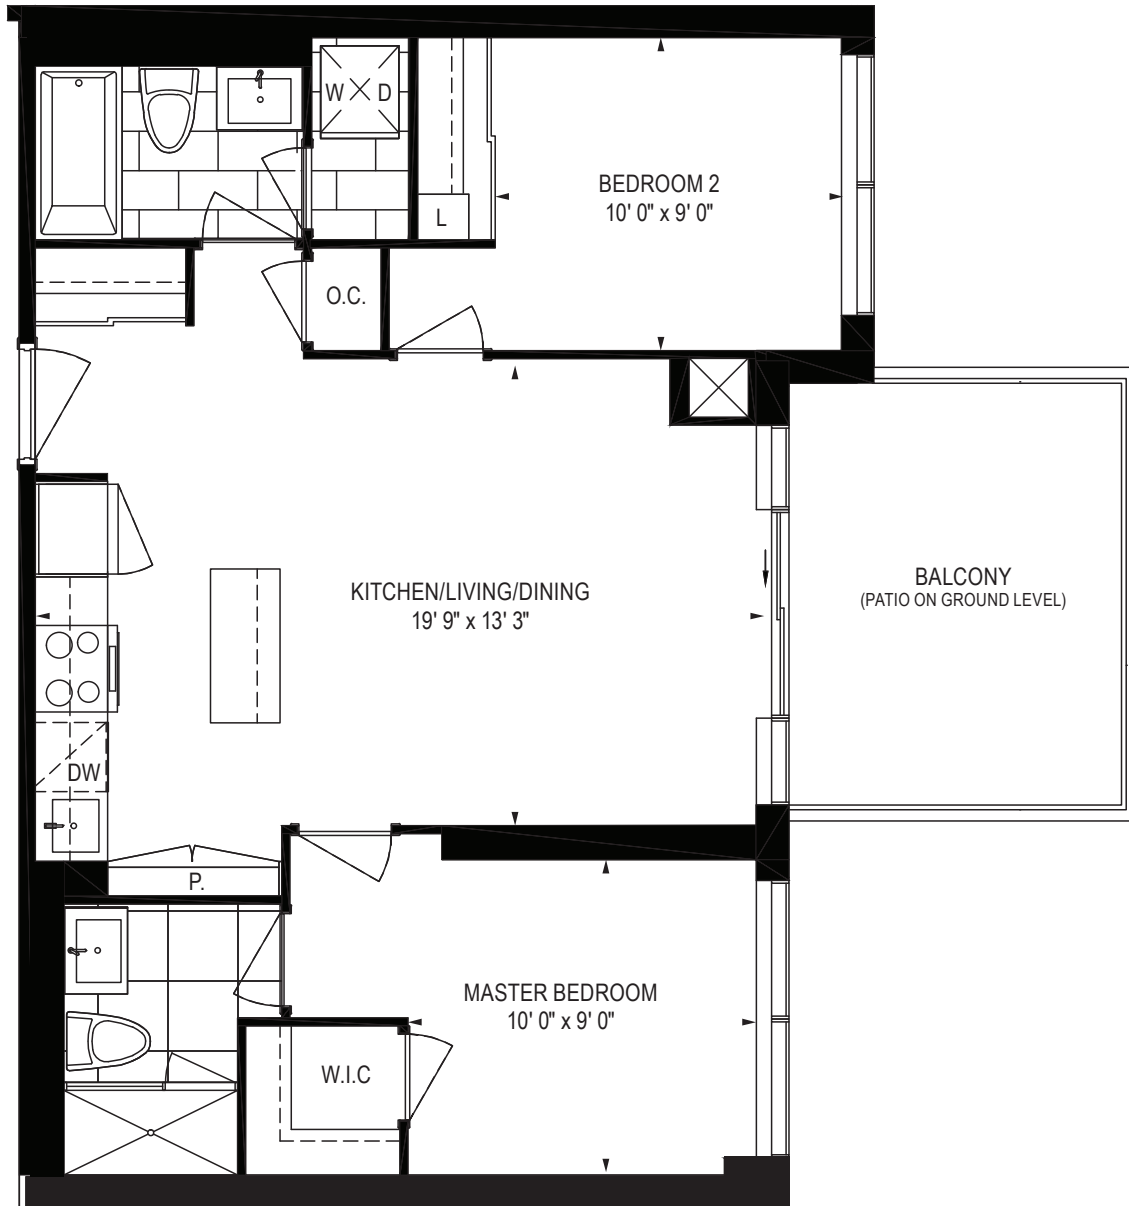

Leo
2 BEDROOM | 780 ft²

⊗ Ground floor plate

⊗ 2nd-4th floor plate

Dimensions, specifications, layouts, materials are approximate only and are subject to change without notice. Tile patterns may vary. Window size and location may vary. Actual usable floor space may vary from slated floor area. Balcony and terrace area is approximate and not included in net suite area.