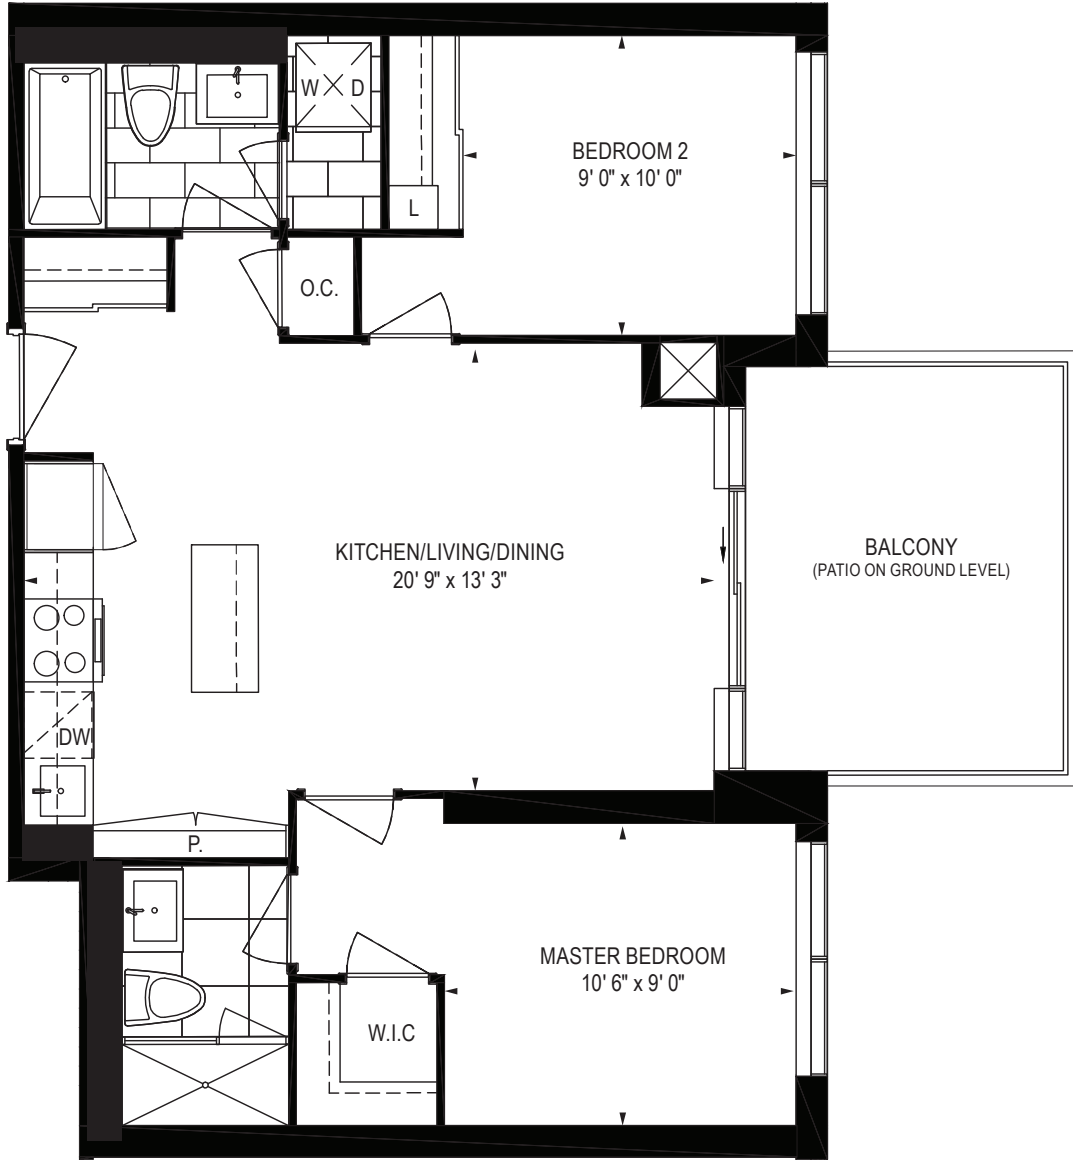

Libra

2 BEDROOM | 790 ft²

⊗ Ground floor plate

⊗ 2nd-4th floor plate

Dimensions, specifications, layouts, materials are approximate only and are subject to change without notice. Tile patterns may vary. Window size and location may vary. Actual usable floor space may vary from slated floor area. Balcony and terrace area is approximate and not included in net suite area.