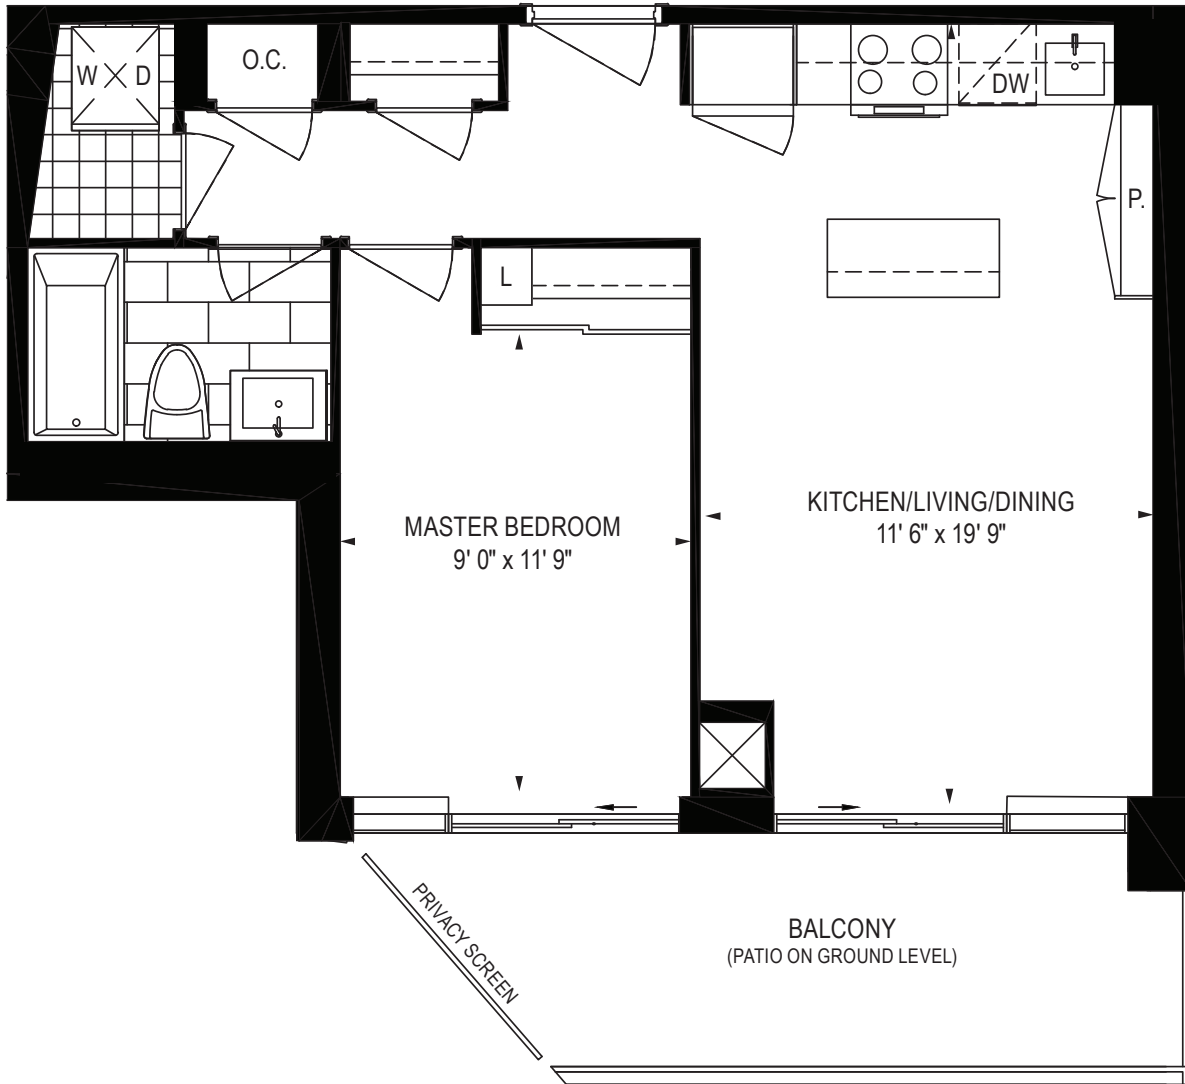

Orion

1 BEDROOM | 595 ft²

⊗ Ground floor plate

⊗ 2nd-4th floor plate

Dimensions, specifications, layouts, materials are approximate only and are subject to change without notice. Tile patterns may vary. Window size and location may vary. Actual usable floor space may vary from slated floor area. Balcony and terrace area is approximate and not included in net suite area.