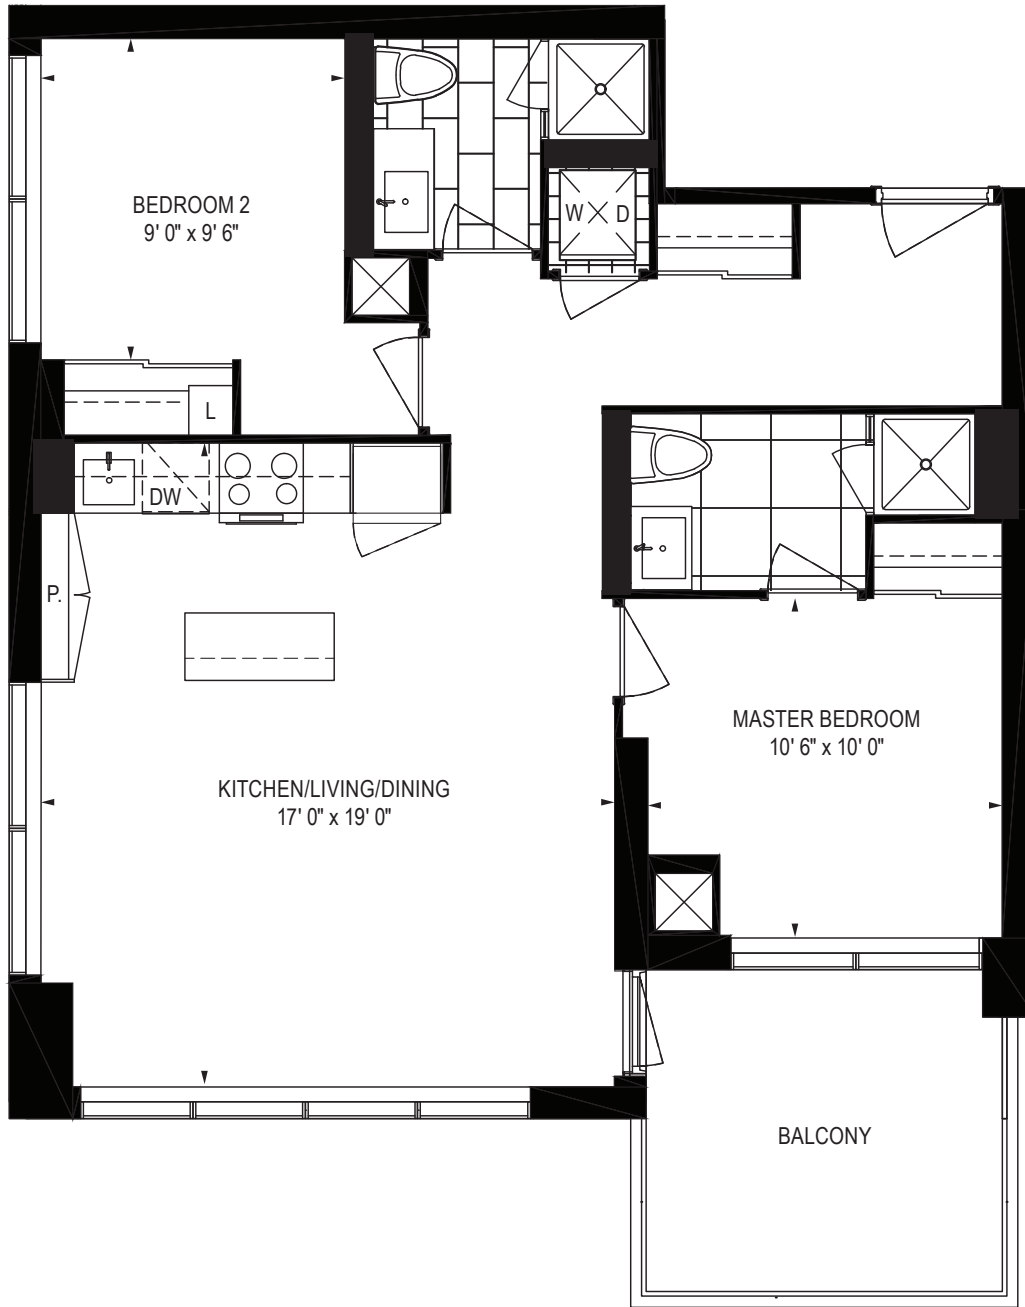

Pegasus

2 BEDROOM | 880 ft²

⊗ 2nd-4th floor plate

Dimensions, specifications, layouts, materials are approximate only and are subject to change without notice. Tile patterns may vary. Window size and location may vary. Actual usable floor space may vary from slated floor area. Balcony and terrace area is approximate and not included in net suite area.