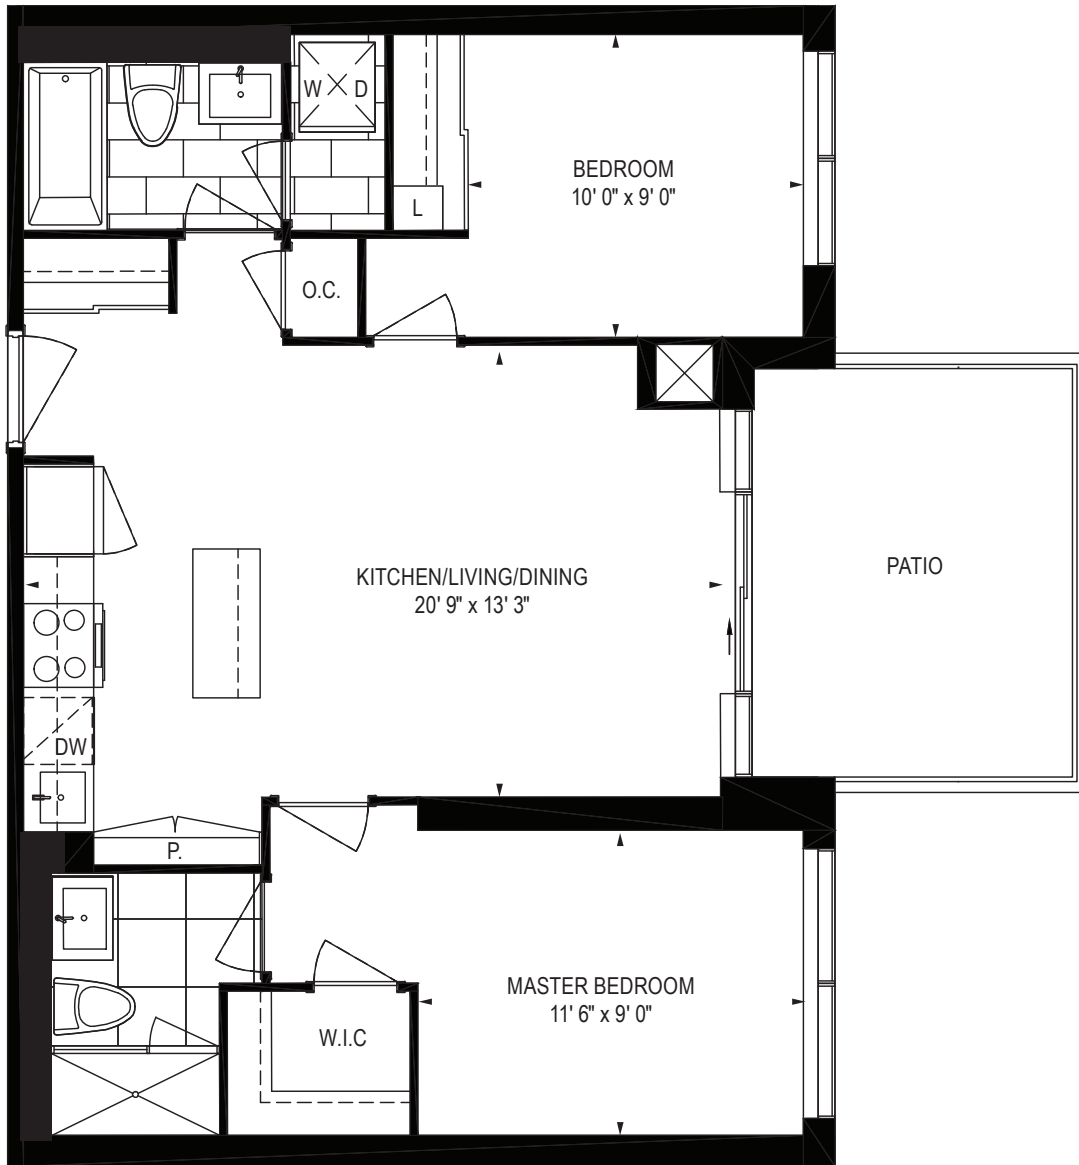

*Sol*

2 BEDROOM | 825 ft<sup>2</sup>

⊗ Ground floor plate

Dimensions, specifications, layouts, materials are approximate only and are subject to change without notice. Tile patterns may vary. Window size and location may vary. Actual usable floor space may vary from slated floor area. Balcony and terrace area is approximate and not included in net suite area.