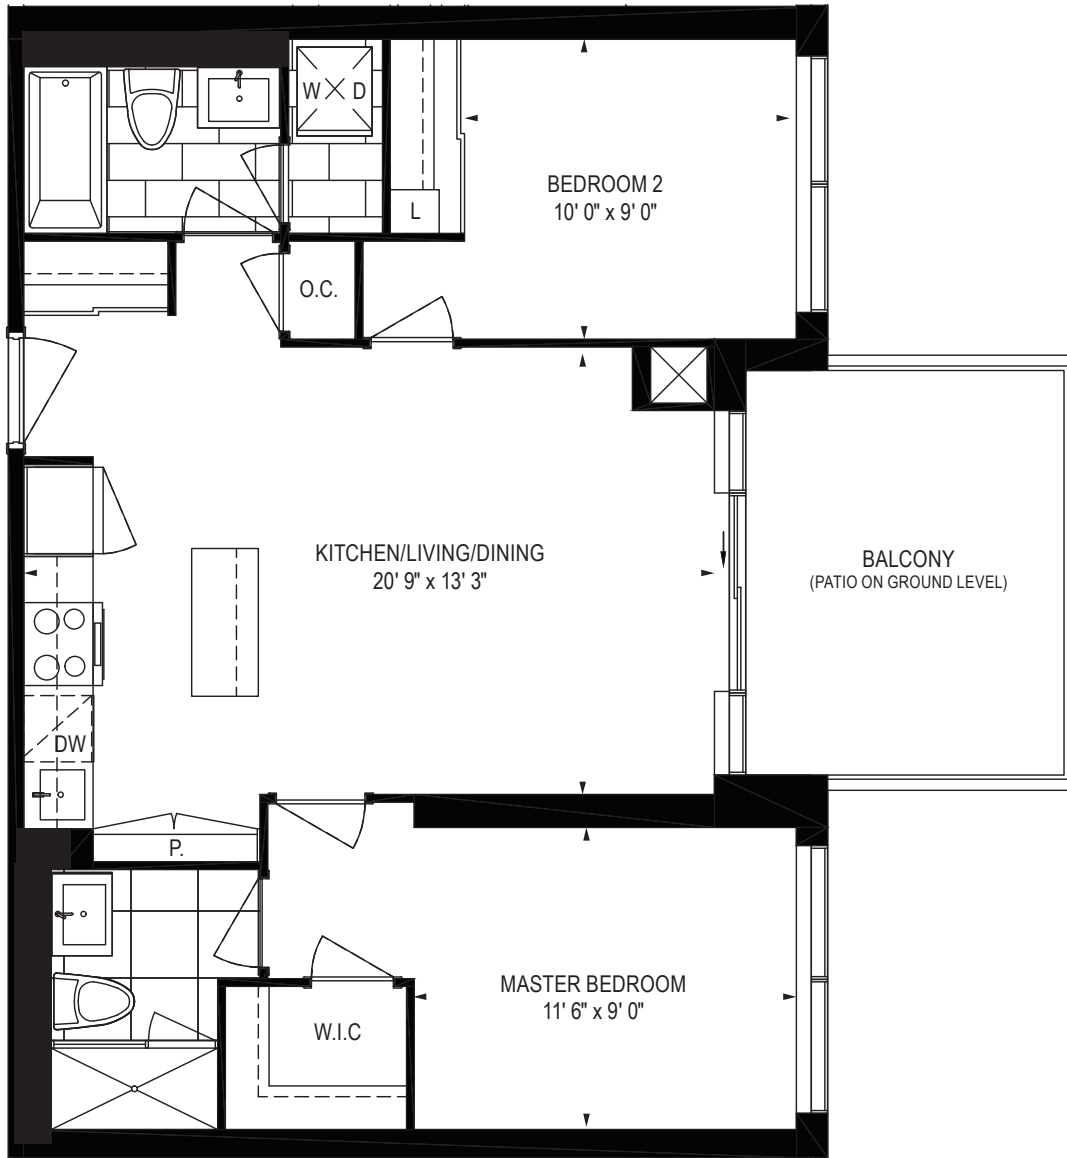

Taurus

2 BEDROOM | 805 ft²

Note: Units 128 and 129 on the ground floor have patios, while all other Taurus units on the ground floor have balconies.

⊗ Ground floor plate

⊗ 2nd-4th floor plate

Dimensions, specifications, layouts, materials are approximate only and are subject to change without notice. Tile patterns may vary. Window size and location may vary. Actual usable floor space may vary from slated floor area. Balcony and terrace area is approximate and not included in net suite area.