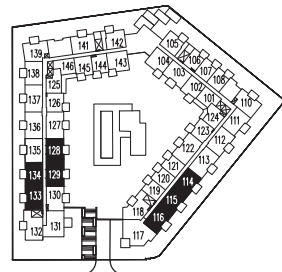

Taurus

2 BEDROOM | 805 ft²

Note: Units 128 and 129 on the ground floor have patios, while all other Taurus units on the ground floor have balconies.

⊗ Ground floor plate

⊗ 2nd-4th floor plate

Dimensions, specifications, layouts, materials are approximate only and are subject to change without notice. Tile patterns may vary. Window size and location may vary. Actual usable floor space may vary from slated floor area. Balcony and terrace area is approximate and not included in net suite area.