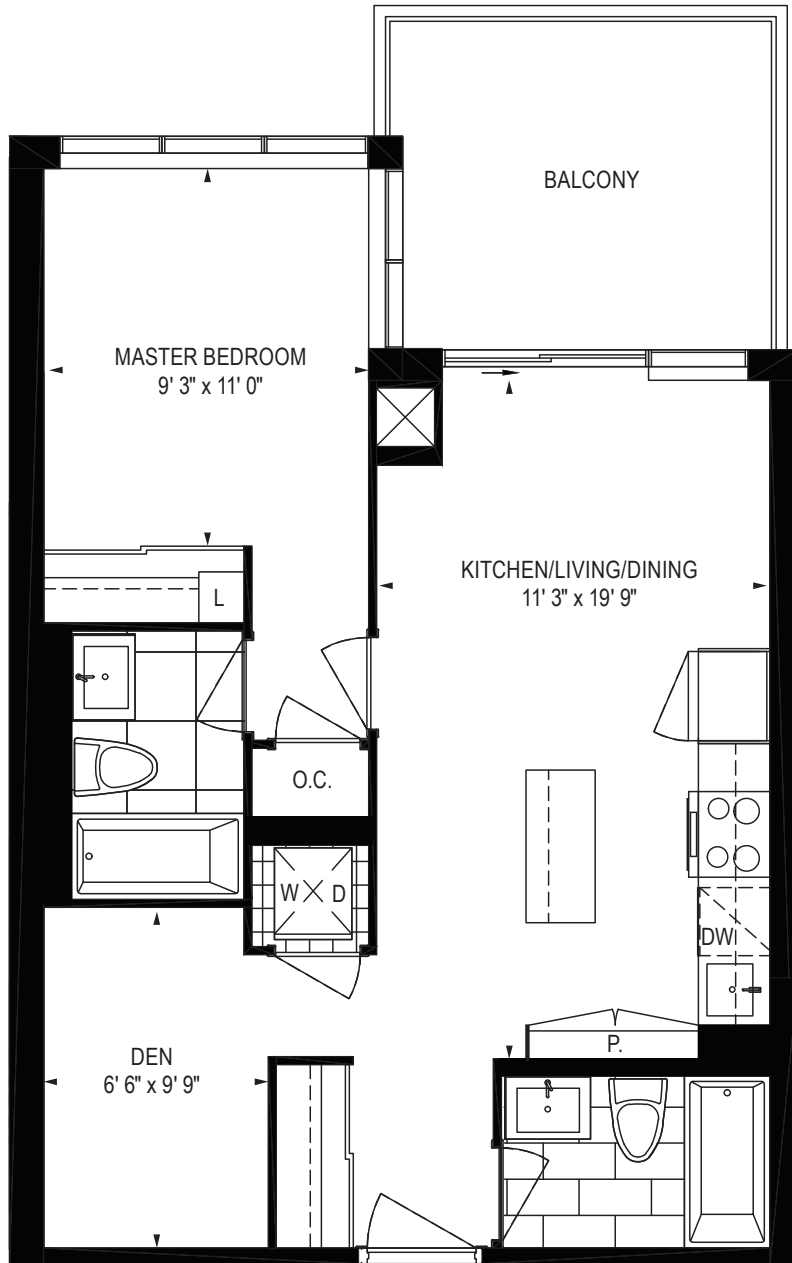

Ursa

1 BEDROOM + DEN | 670 ft²

⊗ 2nd-4th floor plate

Dimensions, specifications, layouts, materials are approximate only and are subject to change without notice. Tile patterns may vary. Window size and location may vary. Actual usable floor space may vary from slated floor area. Balcony and terrace area is approximate and not included in net suite area.